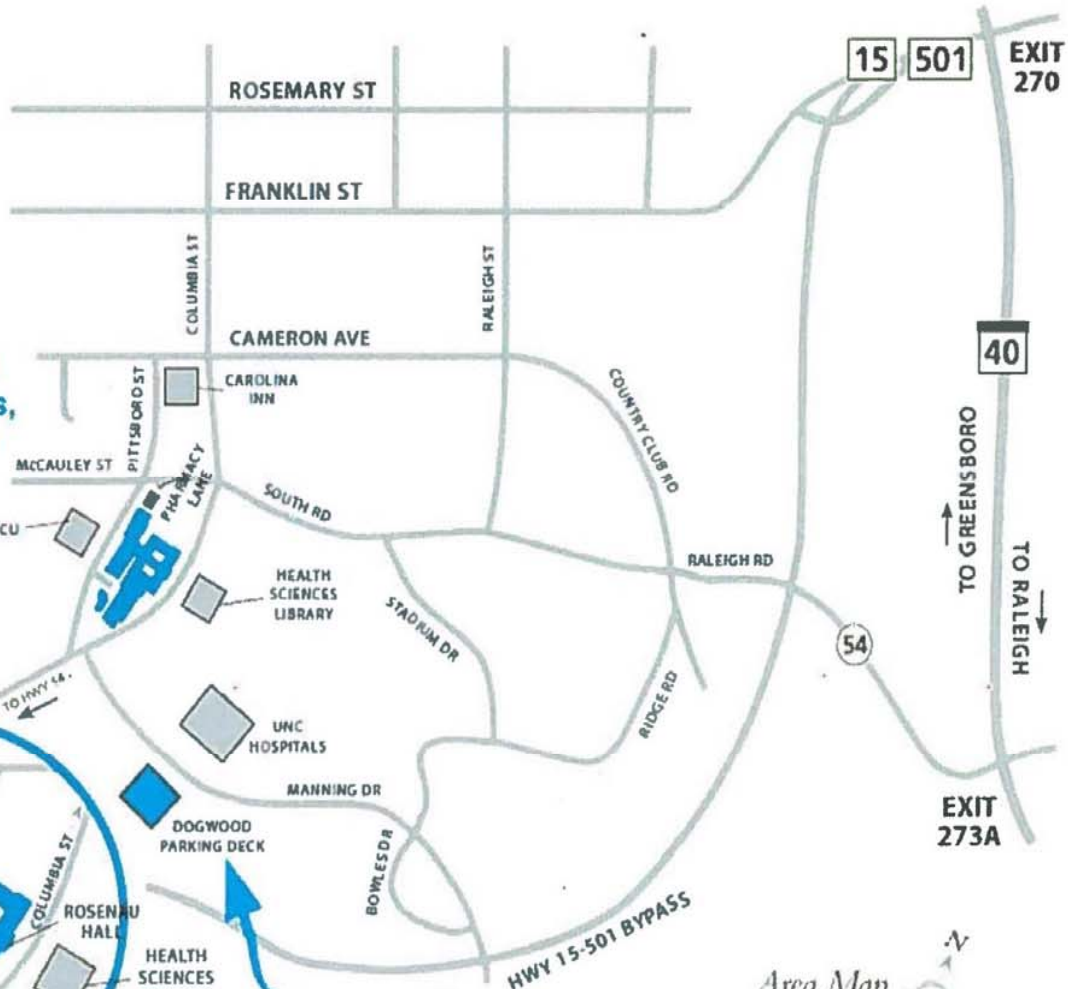

After 5 p.m. and on the weekends, you may park in the McCauley Deck, located underneath the FedEx Global Education Center.

Dogwood Parking Deck is here.

Area Map  
(not to scale)